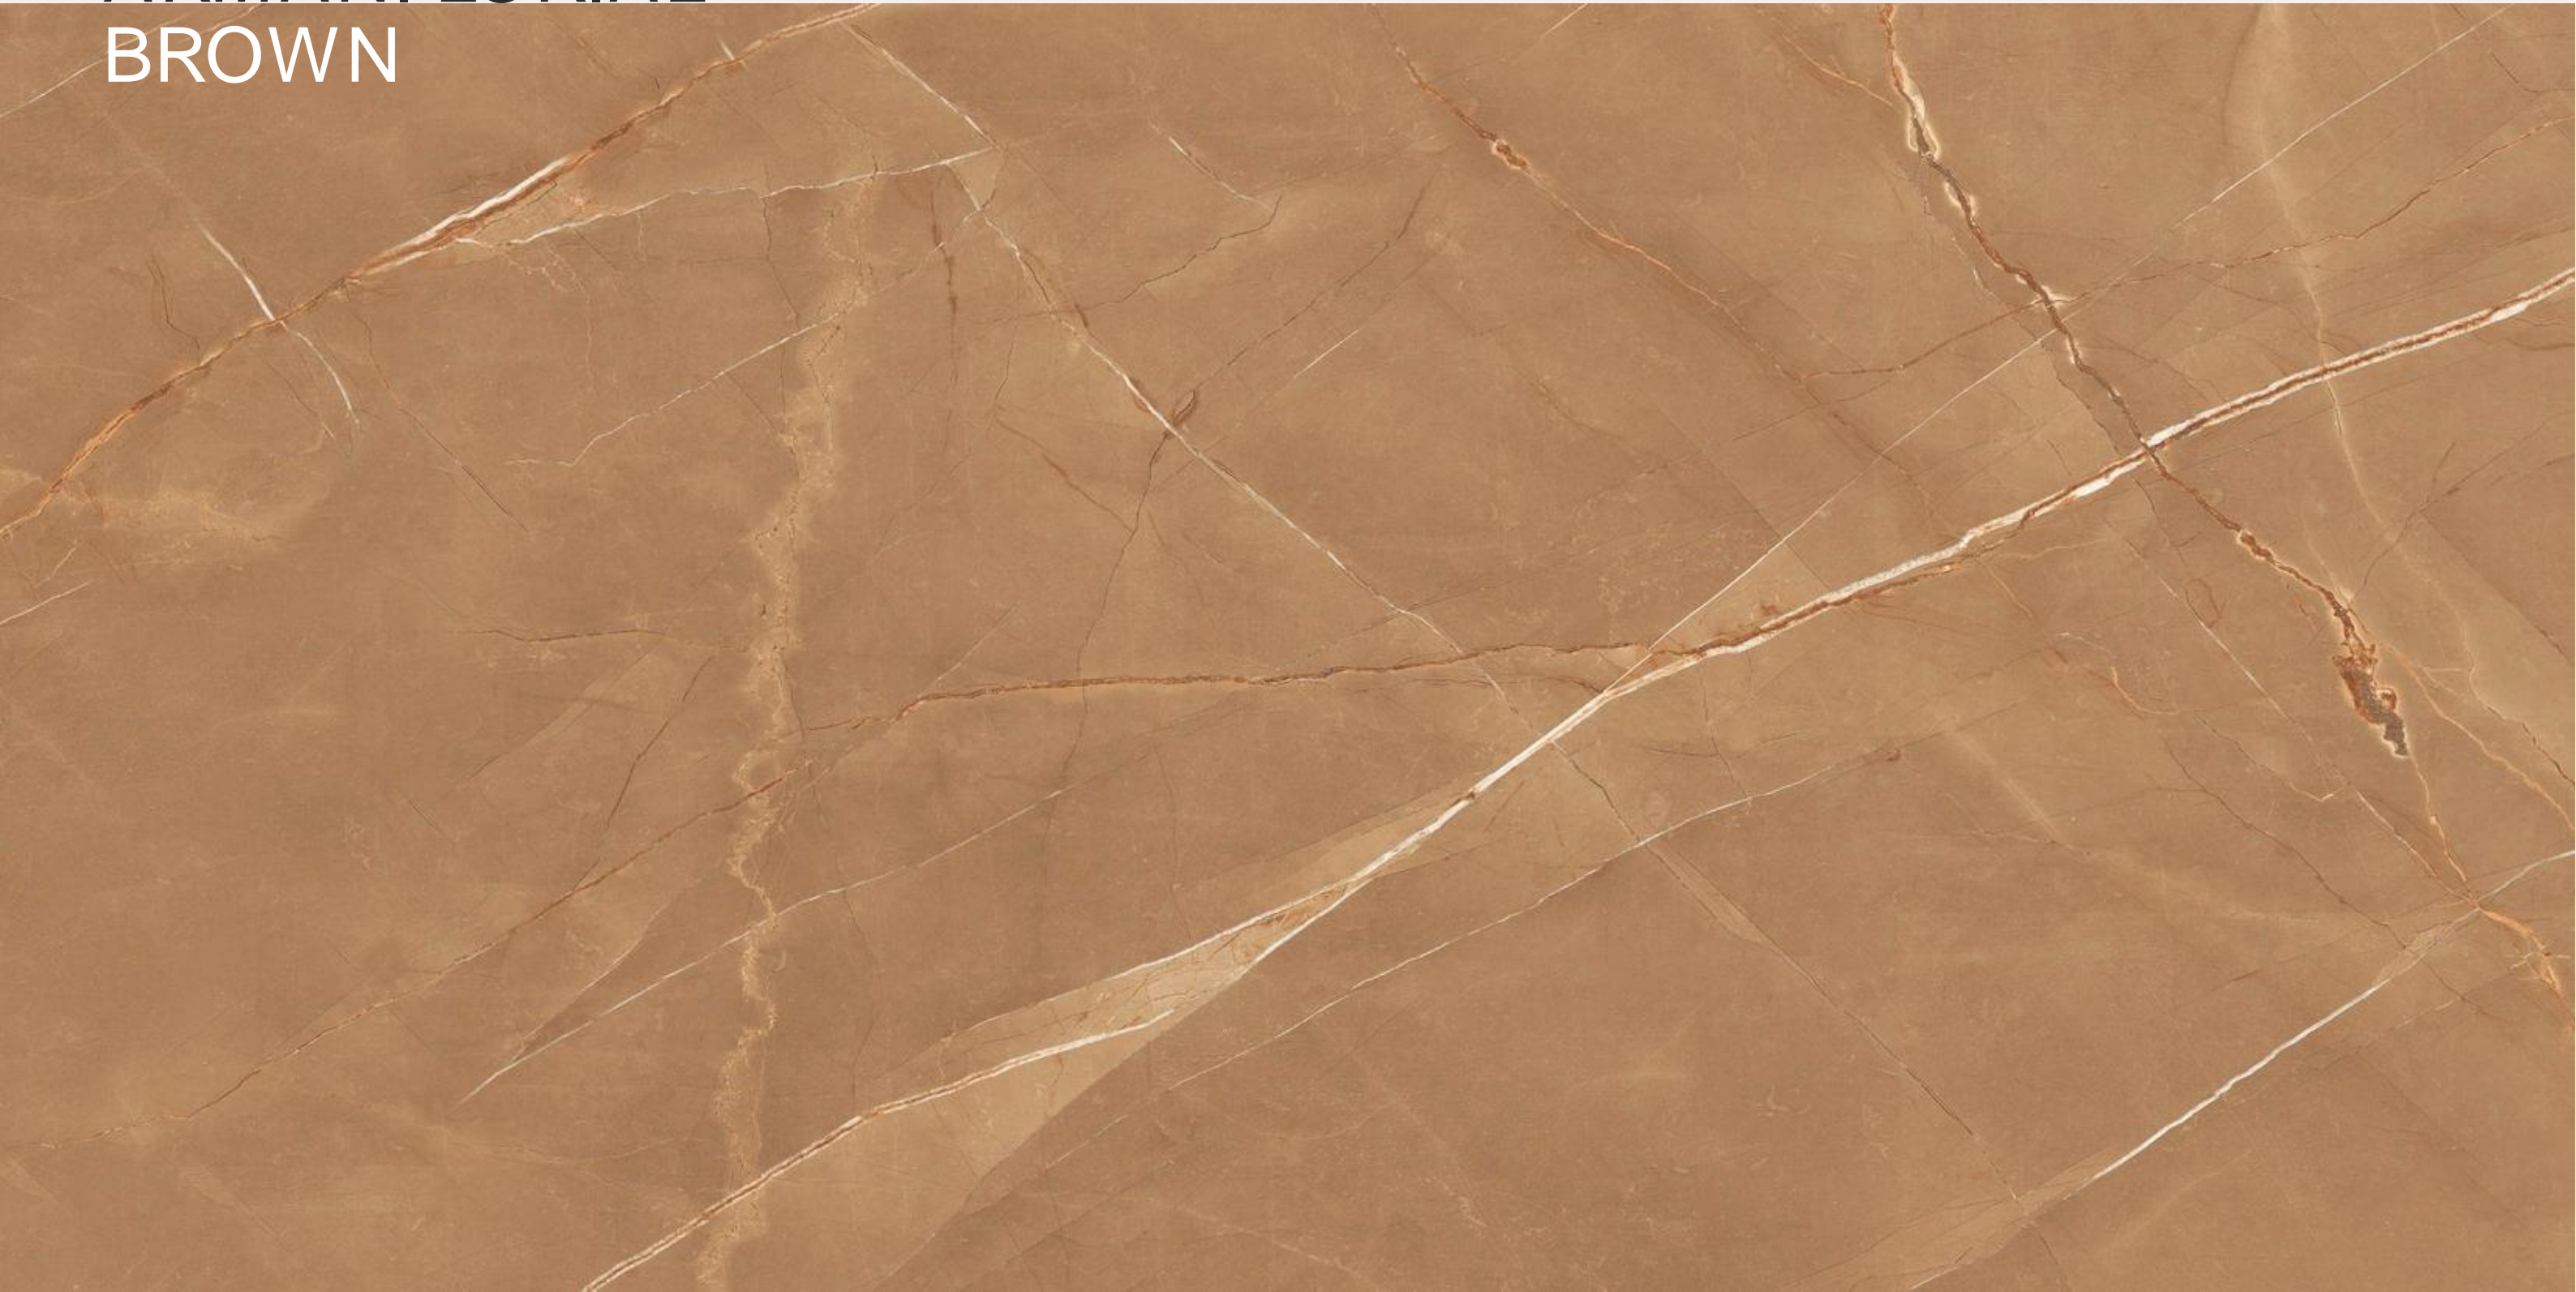

ARMANI LORIAL
BROWN